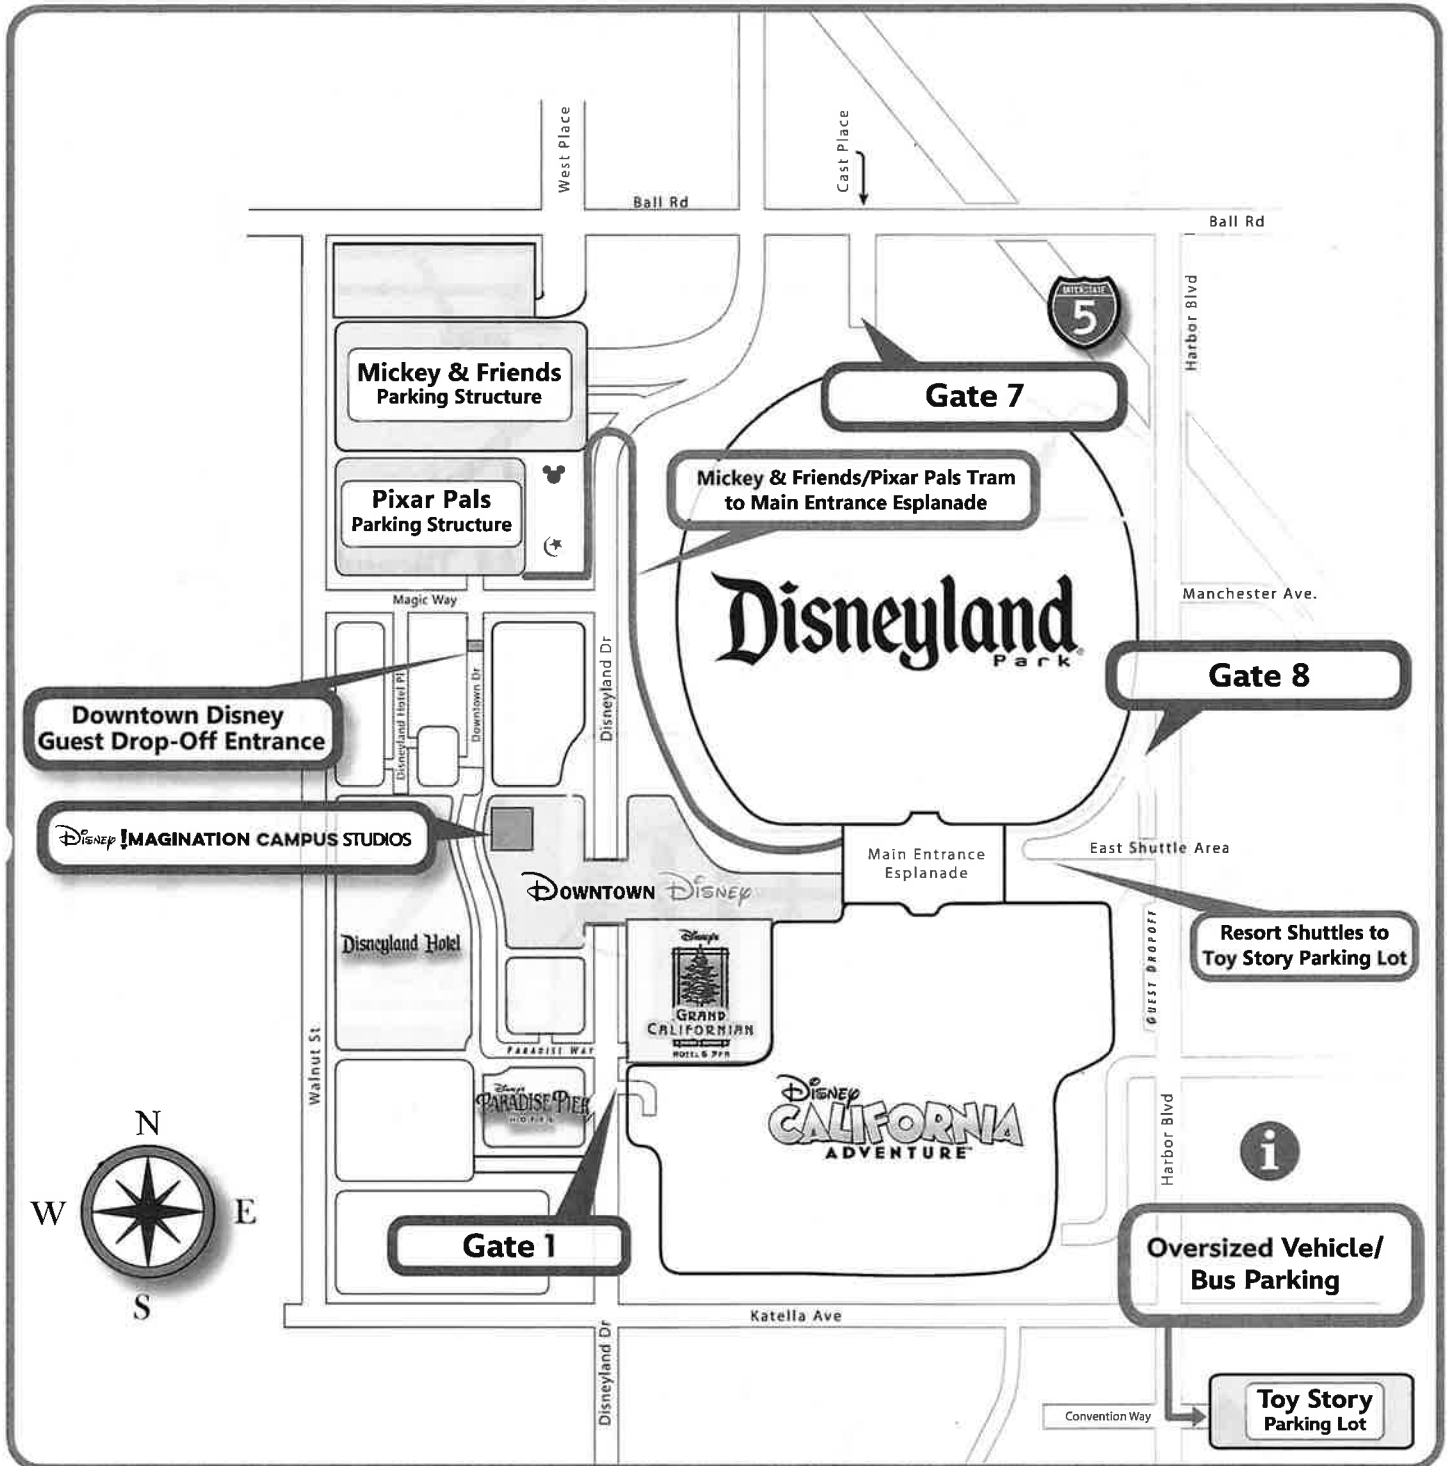

Arrival Map

ALL buses & oversized vehicles park in the Toy Story Lot

All vehicles must visit Vehicle Inspection prior to their arrival at any “backstage entry” gate. Valid current photo I.D. required at vehicle inspection. Vehicle drivers must present a valid drivers license.

- Disney Imagination Campus Studios: proceed immediately after inspection to the Downtown Disney Guest Drop-Off Entrance. (Magic Way and Downtown Drive.)
- Disney's California Adventure® Park: proceed immediately after inspection to Gate 8. (Harbor Boulevard entrance is on the right just past Manchester Avenue.)
- Disneyland® Park: proceed immediately after inspection to Gate 7. (Ball Road and Cast Place.)